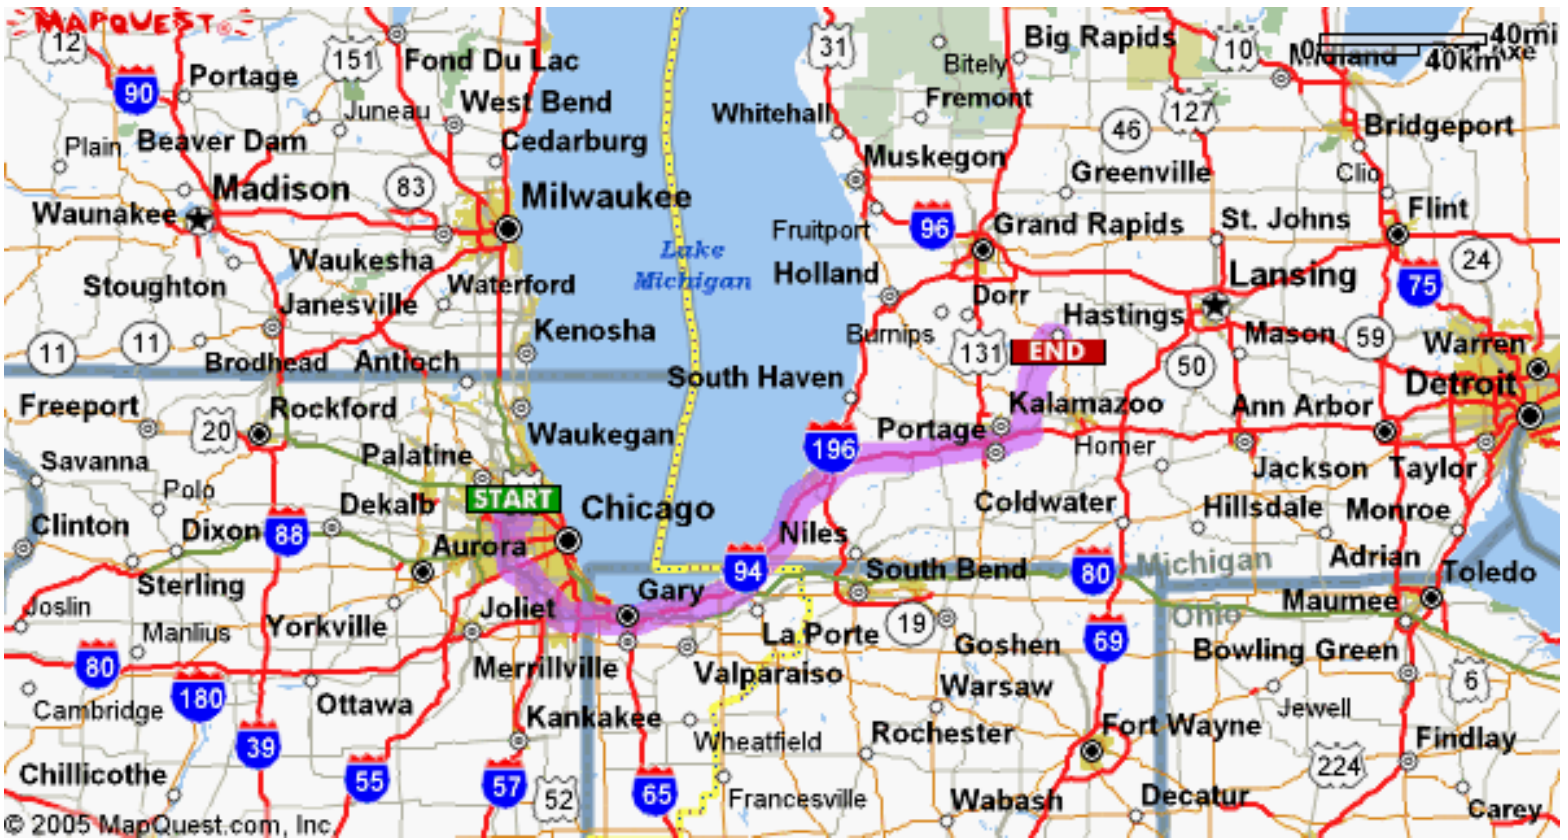

Start: Chicago O'Hare Intl Airport (ORD)

Chicago, IL
US

End: Flexfab Horizons International, Inc.

102 Cook Rd
Hastings, MI
49058-9629 US

Distance: 208.60 miles

Total Estimated Time: 3 hours, 36 minutes

Directions

Distance

- | | Distance |
|---|-------------|
|  1. Start out going NORTHEAST on DEPARTURES. | 0.6 miles |
|  2. Merge onto I-190 E. | 1.6 miles |
|  3. Merge onto I-294 S via EXIT 1D toward INDIANA (Portions toll). | 41.1 miles |
|  4. I-294 S becomes I-94 E. | 132.8 miles |
|  5. Take EXIT 85 toward GALESBURG. | 0.2 miles |
|  6. Turn LEFT onto 35TH ST S. | 1.1 miles |
|  7. Turn LEFT onto E MICHIGAN AVE/MI-96. | 0.7 miles |
|  8. Turn RIGHT onto 33RD ST N. | 3.0 miles |
|  9. 33RD ST N becomes 32ND ST N. | 5.5 miles |
|  10. Stay STRAIGHT to go onto MI-43/AB AVE E. Continue to follow MI-43. | 21.4 miles |
|  11. Turn RIGHT onto S COOK RD. | 0.1 miles |
|  12. End at 102 Cook Rd, Hastings, MI 49058-9629 US | |

Start:
Chicago O'Hare Intl Airport (ORD)
Chicago, IL
US

End:
102 Cook Rd
Hastings, MI
49058-9629 US